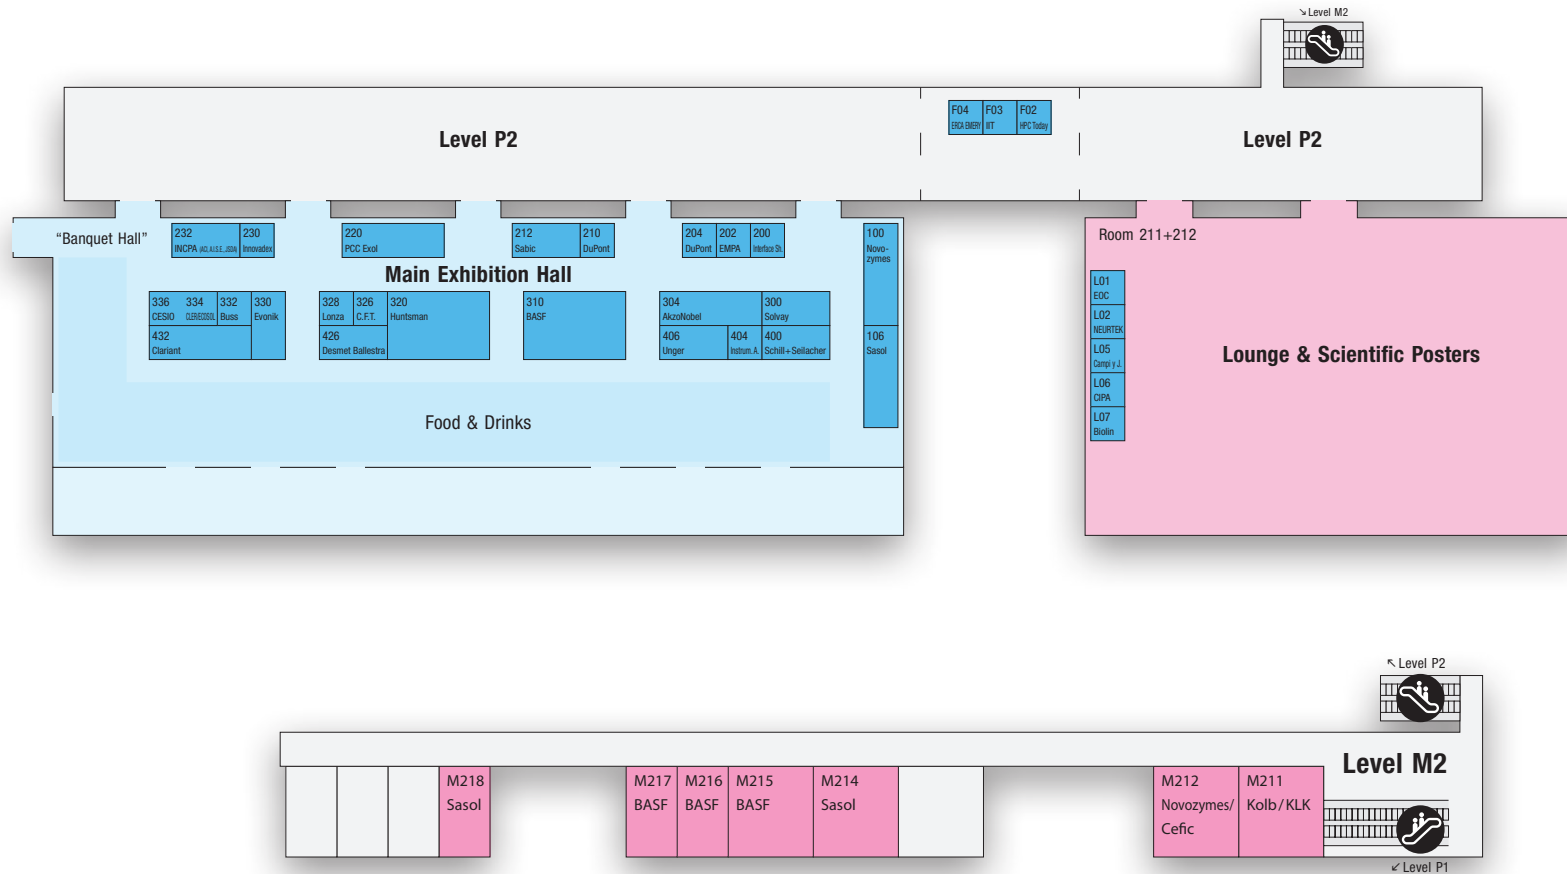

Level 2, M2

Level 1

Hospitality Suites (1)

Floor plans preliminary. Subject to change.
Last update: 4 June 2013.

Hospitality Suites (M2)