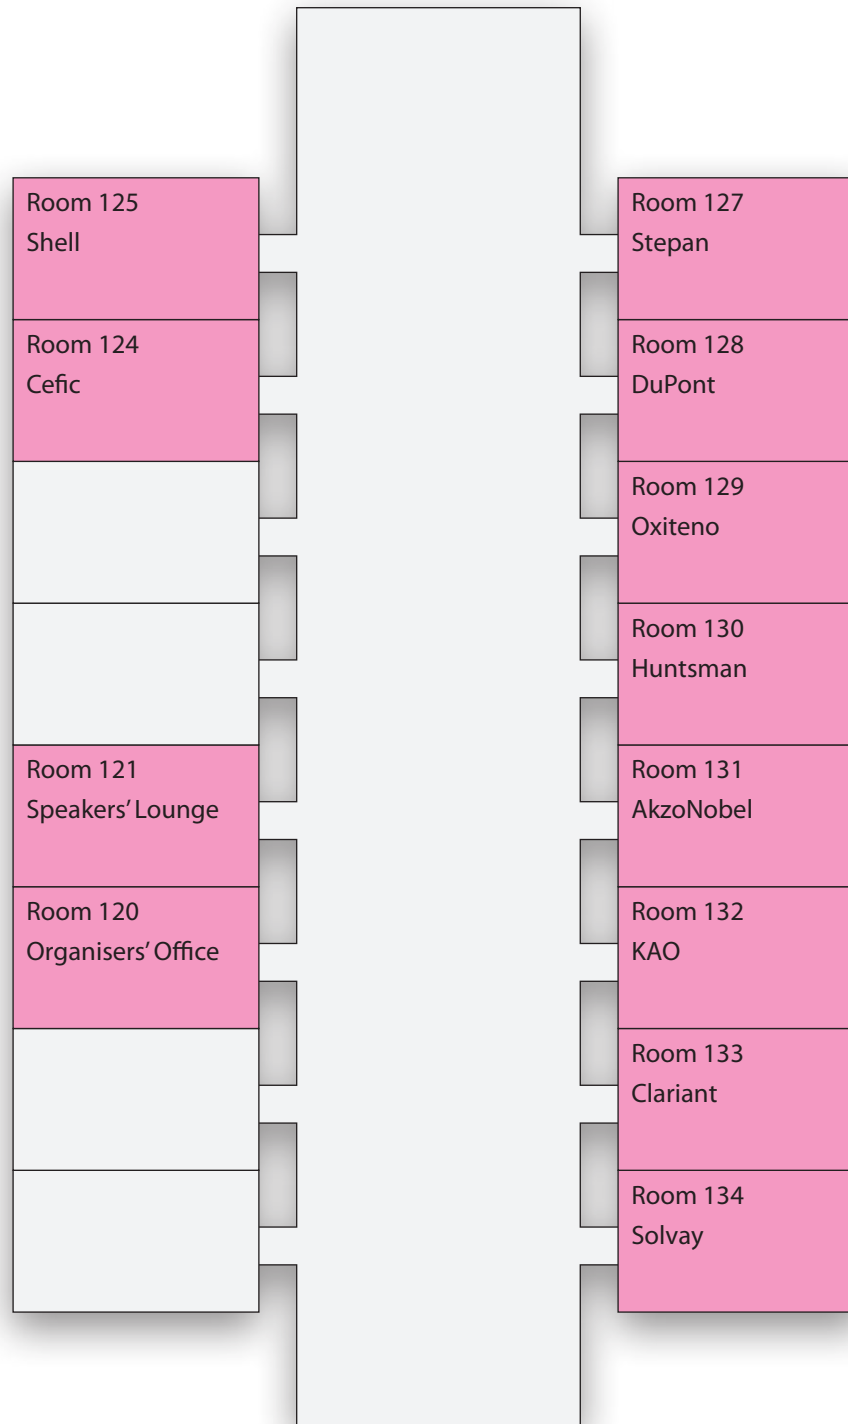

Level 2, M2

Level 1

Hospitality Suites (1)

Floor plans preliminary. Subject to change.
Last update: 4 June 2013.

Hospitality Suites (M2)