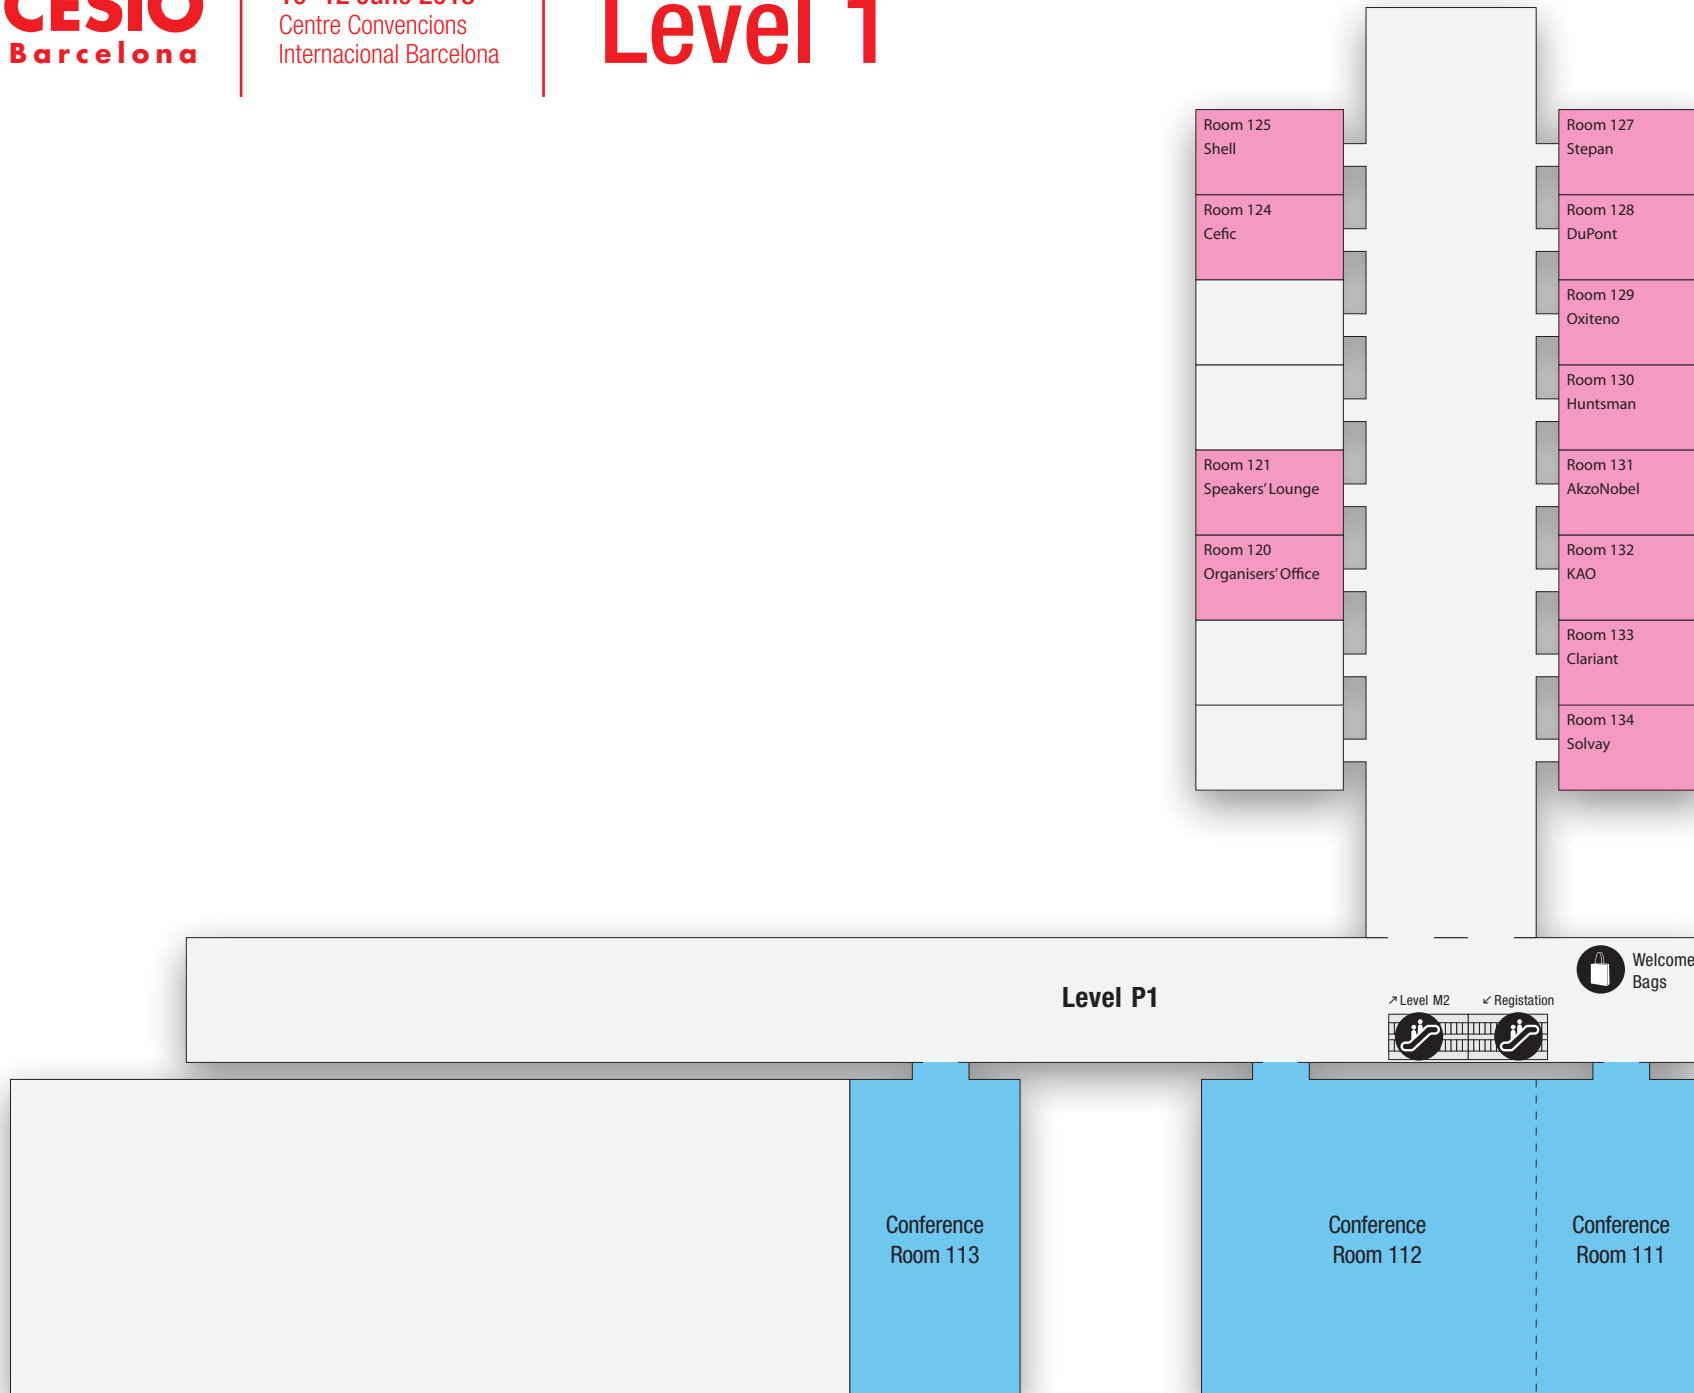

Level 2, M2

Level 1

Hospitality Suites (1)

Floor plans preliminary. Subject to change.
Last update: 4 June 2013.

Hospitality Suites (M2)